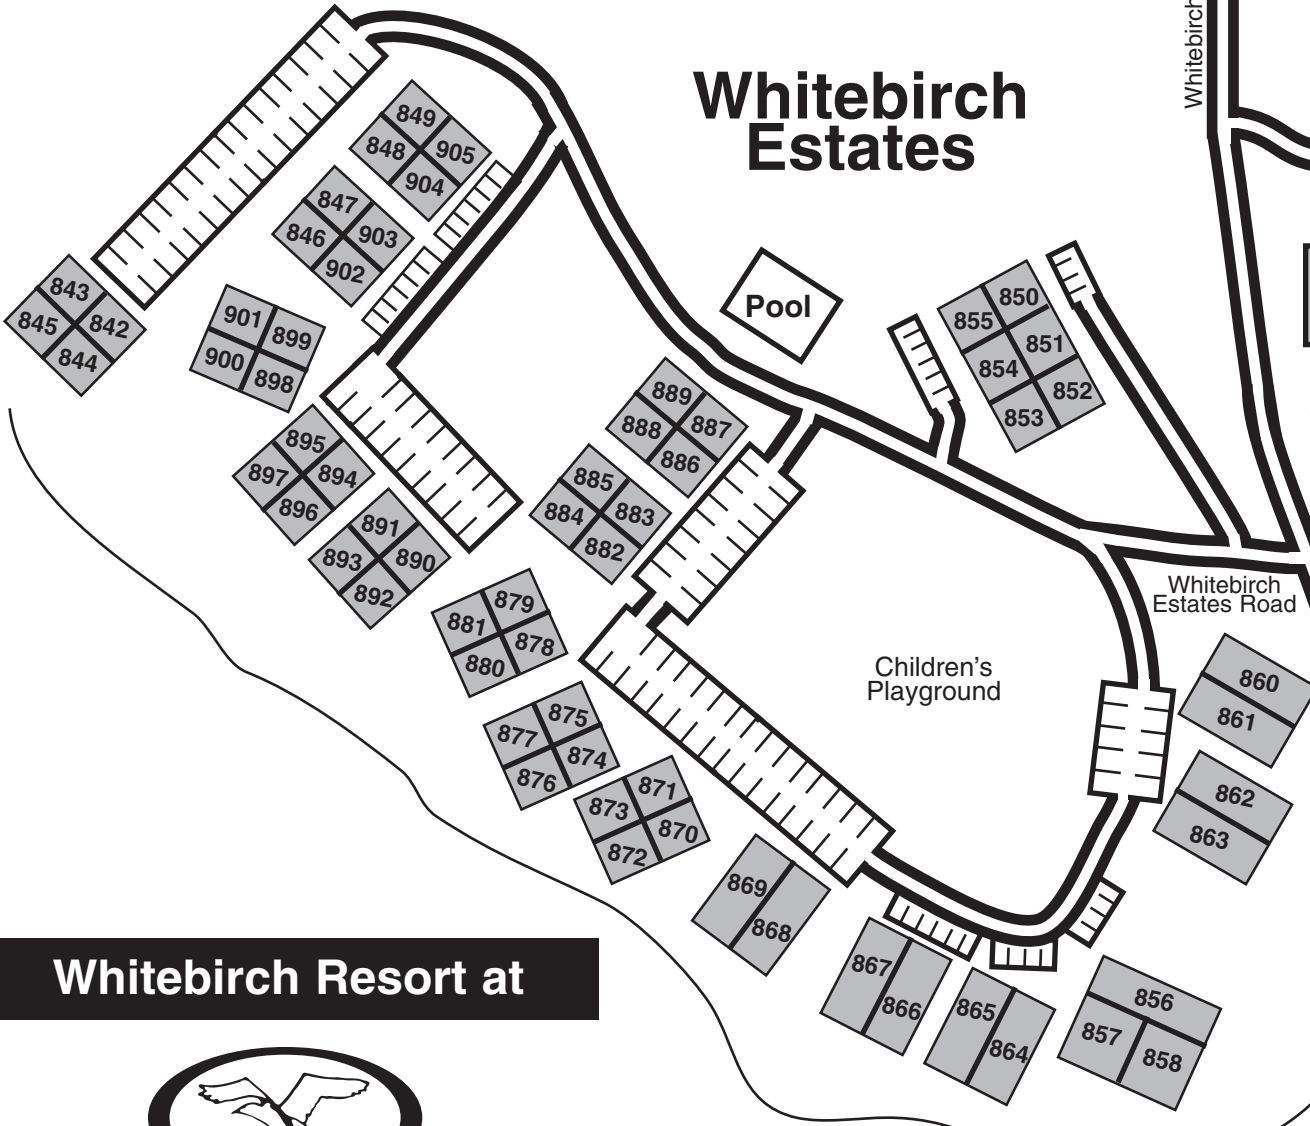

To Pequot Lakes

Cty Rd 11

1/2 mile west of main gate

Main Gate at Breezy Point

To Crosslake

Cty Rd 11

Breezy Center Pool

Whitebirch Estates

Whitebirch Resort Registration

Eagles Nest

- 906
- 907
- 908
- 909
- 912
- 913
- 914
- 915
- 916
- 917
- 918
- 919
- 920
- 921
- 922
- 923
- 924
- 925
- 926
- 927
- 928
- 929
- 930
- 931
- 932
- 933

Cty Rd 4

Whitebirch Resort at

18th Fairway Whitebirch Golf Course

- 941
- 940

Dove Street

To Brainerd