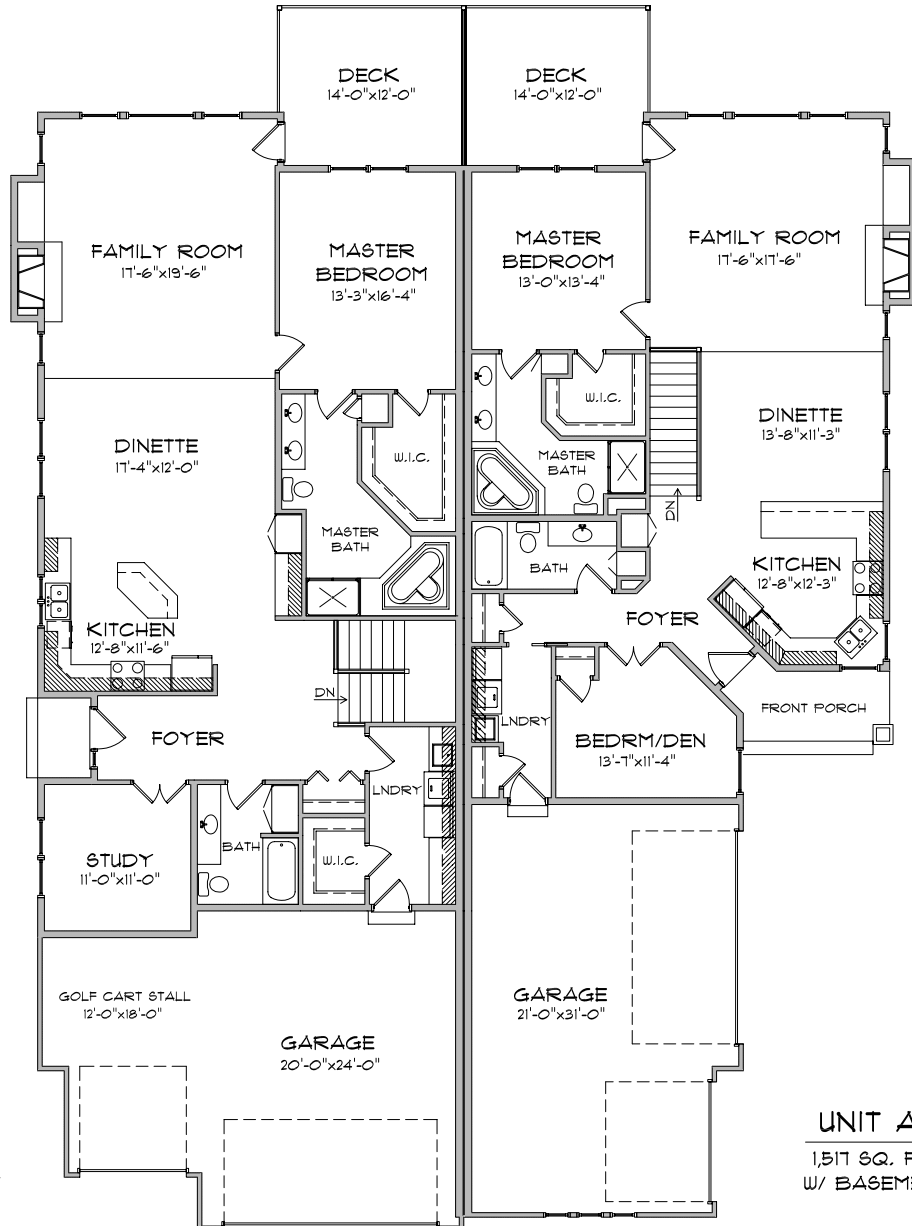

WHITEBIRCH TOWNHOMES

(218) 562-4204

UNIT C
1,888 SQ. FT.
W/ BASEMENT

UNIT A
1,517 SQ. FT.
W/ BASEMENT