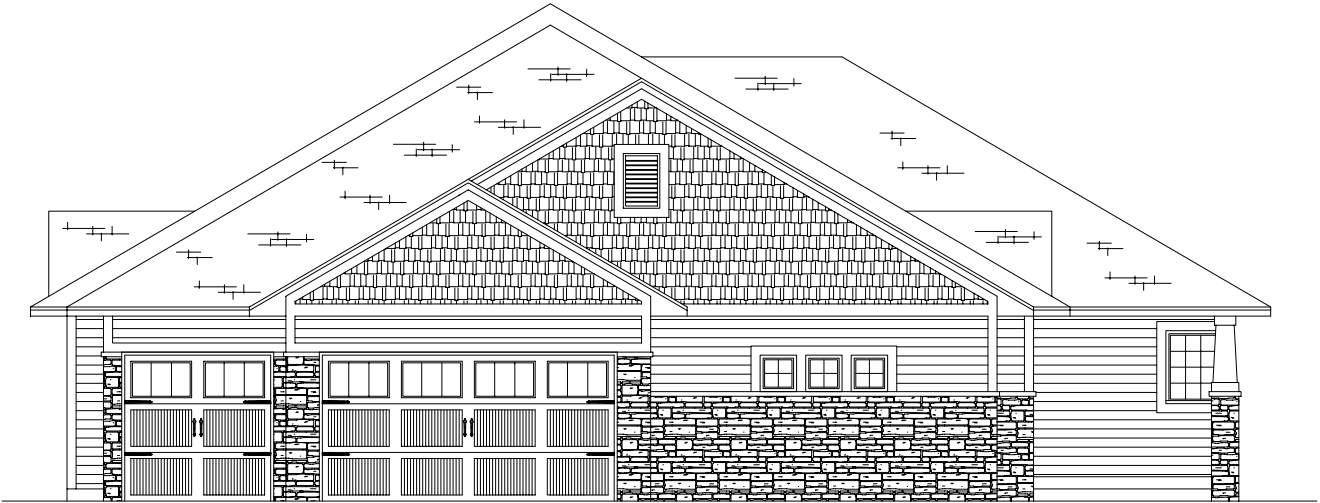

WHITEBIRCH TOWNHOMES

(218) 562-4204

UNIT C
1,888 SQ. FT.
W/ BASEMENT

UNIT A
1,517 SQ. FT.
W/ BASEMENT