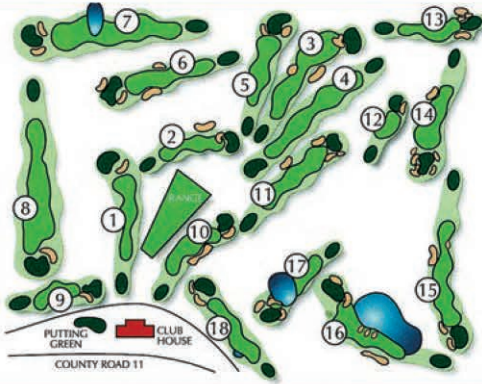

We Didn't Invent Golf...
We Perfected It!

Breezy Point Resort

- 3 challenging 18-hole golf courses;
- Whitebitch, Traditional & Deacon's Lodge
- 250 guest rooms ranging from hotel-style to 11-bedroom vacation homes
- Four restaurants; Marina II, Dockside, Antlers & Palmer's Grill
- Recreation center with pool, whirlpool & sauna & video games
- Caribou coffee shop.
- 4 tennis courts & 2 pickle ball courts
- Complete boat marina
- 100-passenger genuine paddle-wheeler cruise boat
- Ice Arena
- Convention center for groups up to 450
- Wedding facilities and services

breezypointresort.com

WHITEBIRCH COURSE

PHONE 800 432-3777 PRESS 4 or 218 562-7177

**USGA RULES PREVAIL -
Except for posted local rules.**

- Please repair ball marks on greens and rake sand bunkers.
- Keep carts 30' from greens.
- Red stakes and native woods play as lateral hazards. One stroke penalty. Ball search should maximize at 5 minutes.
- Free drop from all paved paths and ground under repair.
- Yardage markers are measured to the middle of the green.
- Pace of play will be monitored by staff. Please complete your round in 4 hours.

Black	406	479	190	373	374	502	362	205	563	3454	6680
Blue	388	433	185	363	353	461	354	193	523	3253	6292
White	370	400	144	353	326	429	324	144	464	2954	5816
Gold	280	305	114	286	270	355	285	91	399	2385	4718
Par	4	4	3	4	4	5	4	3	5	36	72
Hcp	4	2	18	14	10	6	12	16	8		
Hole	10	11	12	13	14	15	16	17	18	In	Tot
Red	280	305	114	286	270	355	285	91	399	2385	4718
Par	4	4	3	4	4	5	4	3	5	36	72
Hcp	4	2	18	14	10	6	12	16	8		